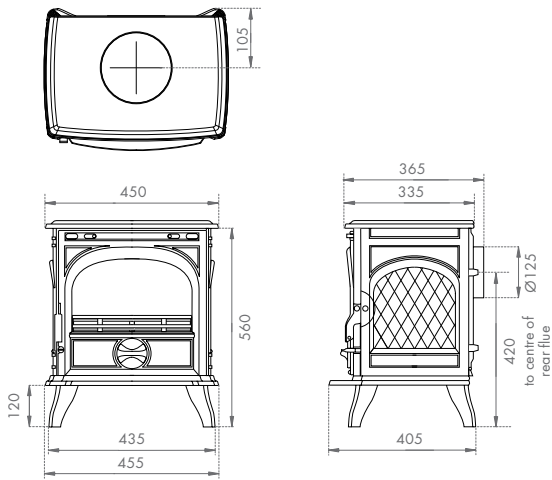

Dimensions

Page 8/9 - 250 Multi-Fuel Stoves