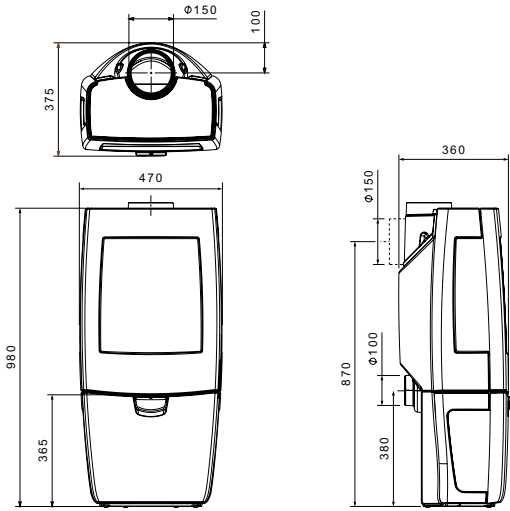

Correct Installation

A HETAS approved installer should undertake a site survey prior to purchase and must install any Dovre stove or fireplace. Your Dovre retailer will be able to advise on this. The below information is to assist you in your choice of a suitable Dovre fire or stove. It is not intended to be all the information required to install your fire or stove; this can be obtained from your local Dovre retailer or you can view/download the relevant full installation instructions from the Dovre website at www.dovre.co.uk

Page 20/21 - Sense 203 Wood Stoves