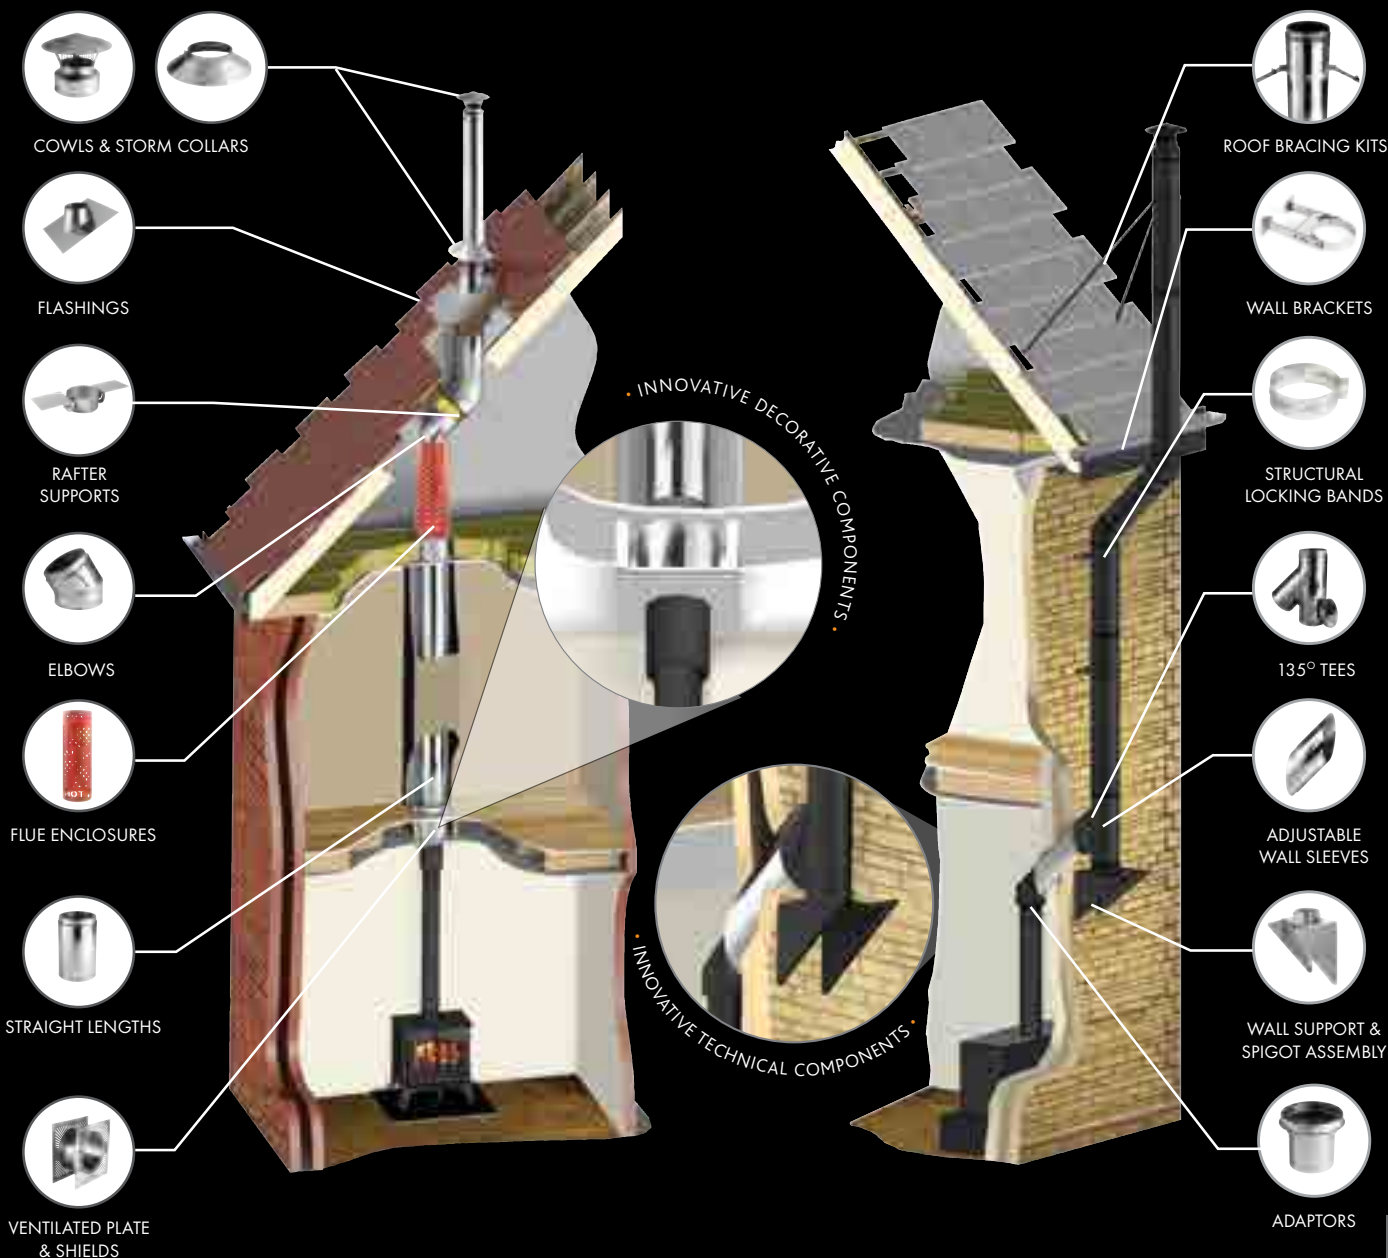

For further information or to request a brochure, contact your local retailer or visit www.stovax.com/chimneysystems