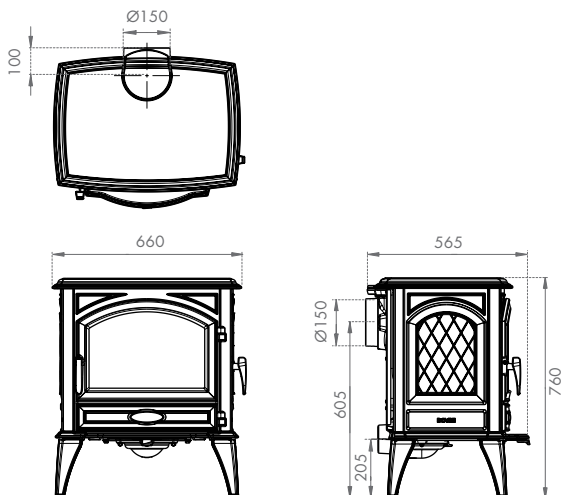

# Dimensions

Page 8/9 - 250 Multi-Fuel Stoves

Page 14/15 - 760WD Wood Stove

Page 10/11 - 425 Multi-Fuel Stoves

Page 16/17 - Sense 103 Wood Stoves

Page 12/13 - 640WD Wood Stove

Page 18/19 - Sense 113 Wood Stoves