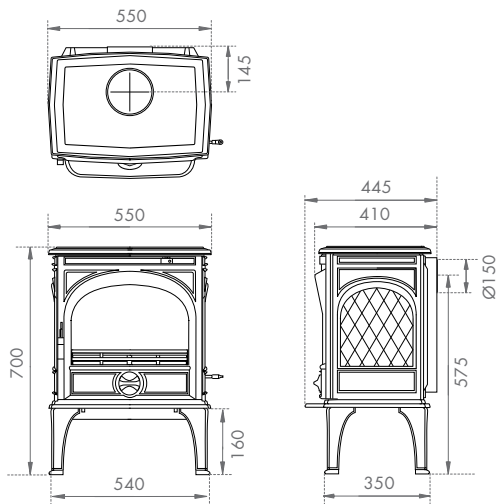

# Dimensions

Page 8/9 - 250 Multi-Fuel Stoves

Page 14/15 - 760WD Wood Stove

Page 10/11 - 425 Multi-Fuel Stoves

Page 16/17 - Sense 103 Wood Stoves

Page 12/13 - 640WD Wood Stove

Page 18/19 - Sense 113 Wood Stoves